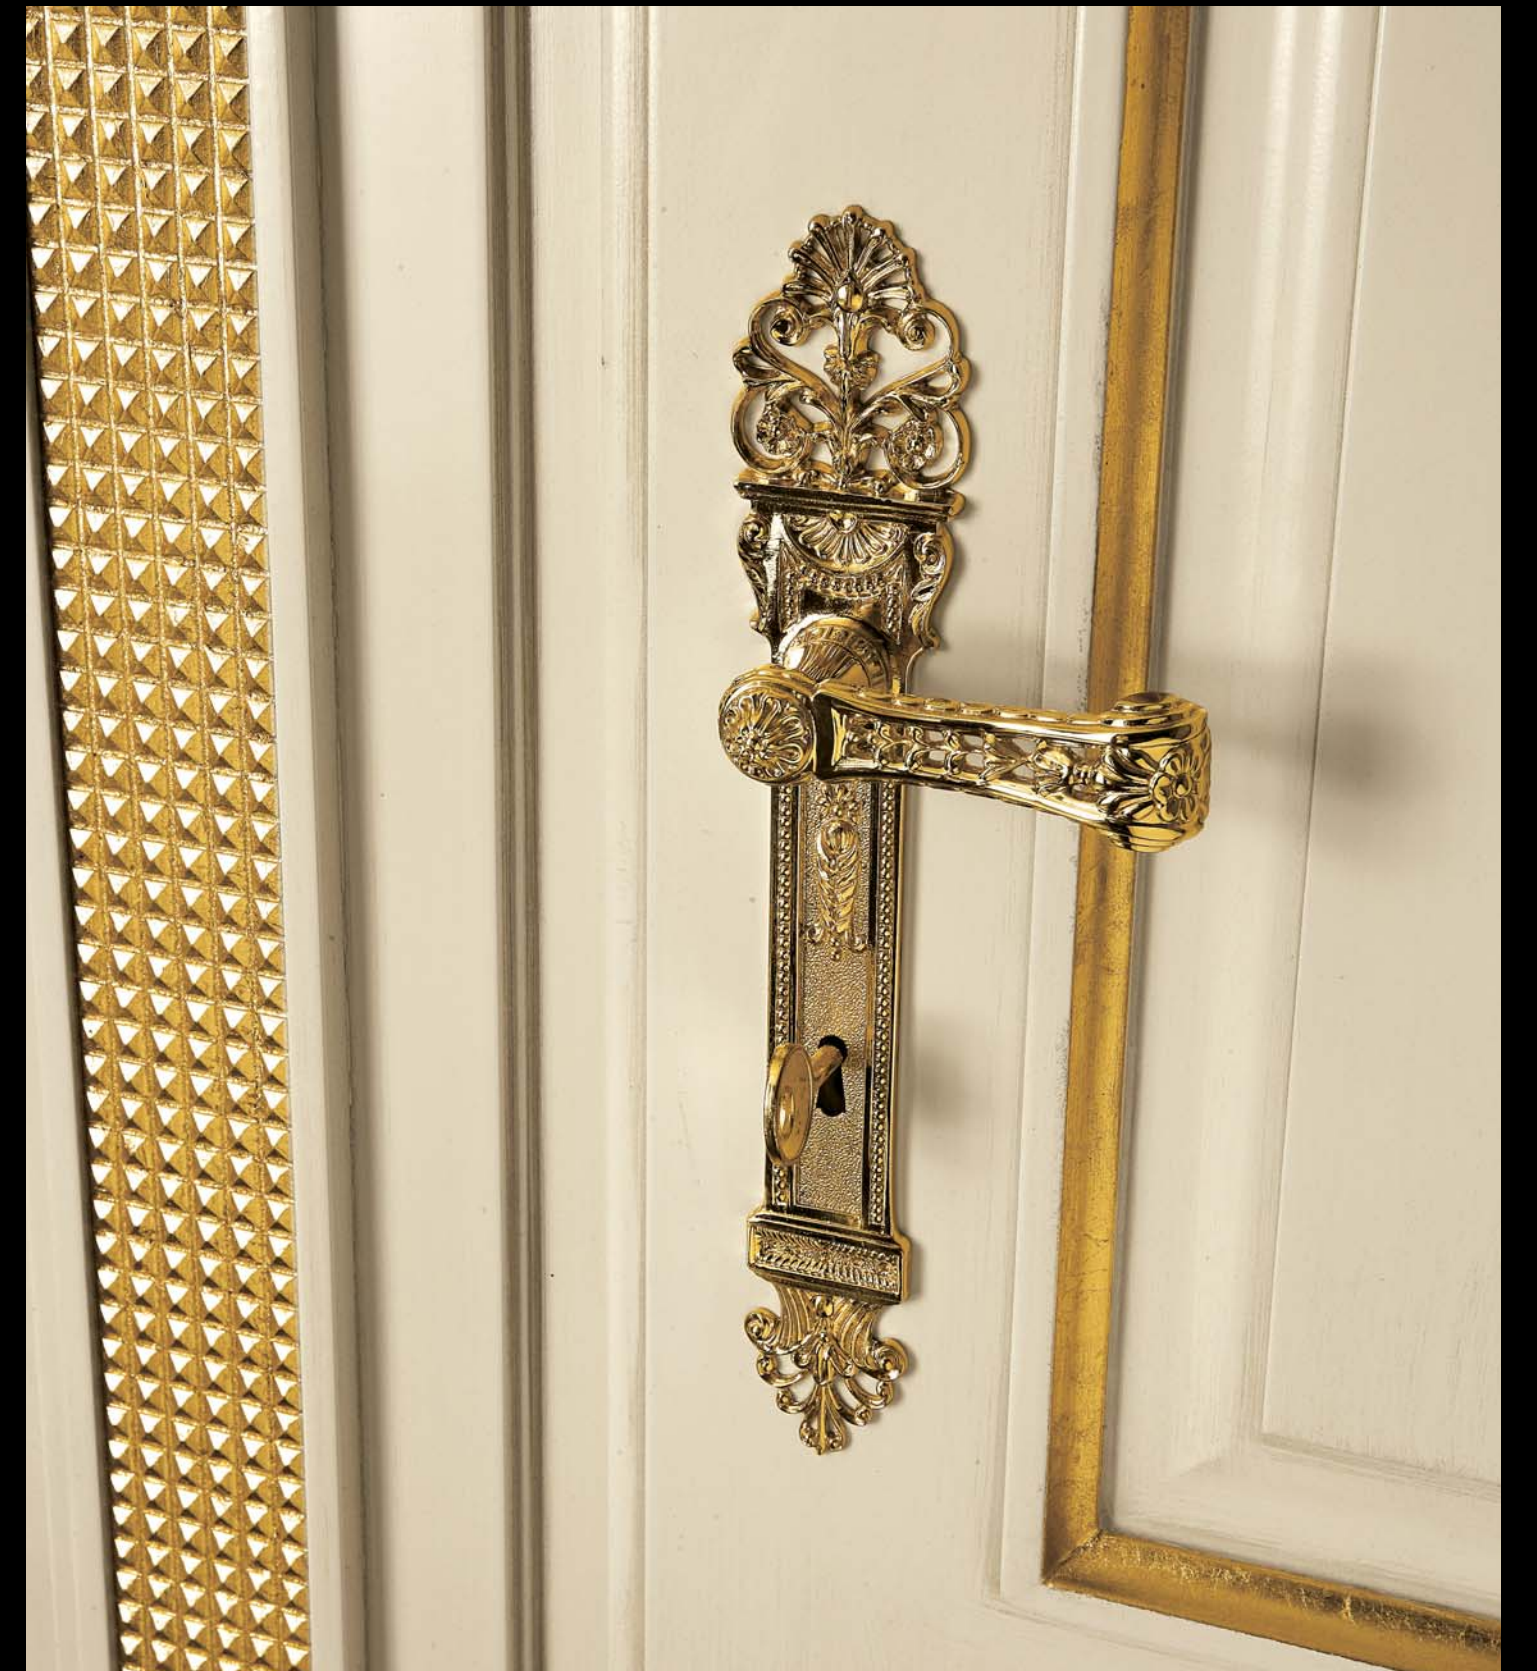

5

LUXURY
Doors and Boiserie Systems